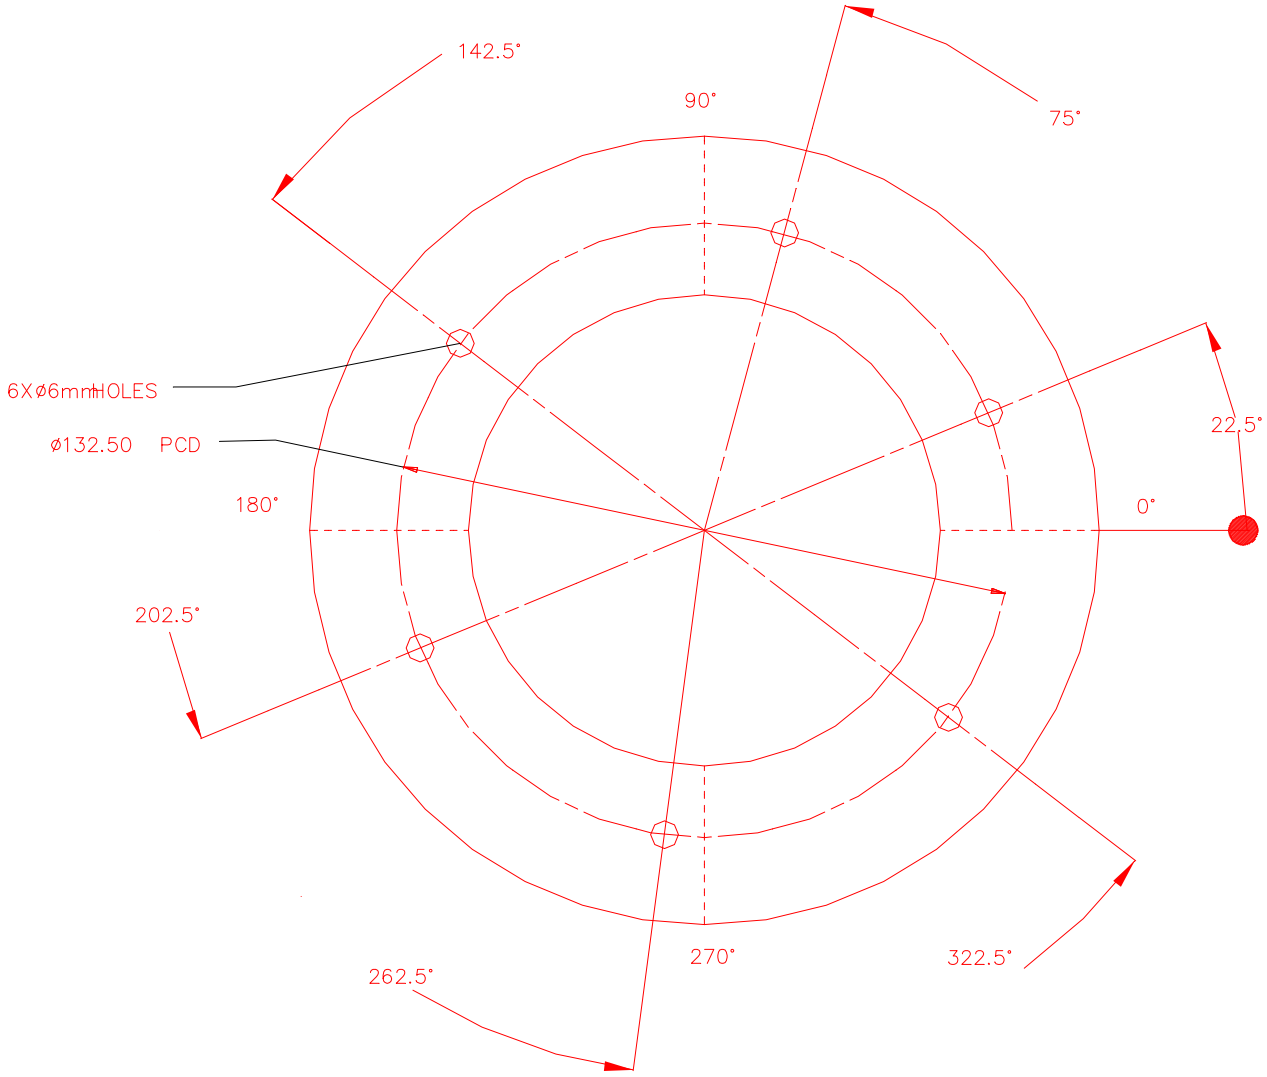

Global Maintenance Technologies Ltd

VP-100-6.0 - 4 inch Back Plate

VIEW FROM FRONT OF WINDOW (FRONT)